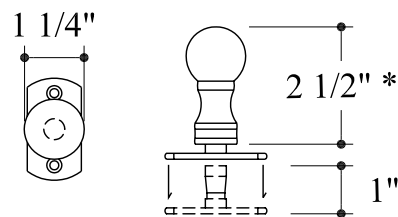

ROBE HOOK

BARHS

Package includes: (1) mounting bracket and (2) Slotted flat head wood screws, 1 1/2"

* add 3/8" of round, square or ornate back plate thickness.