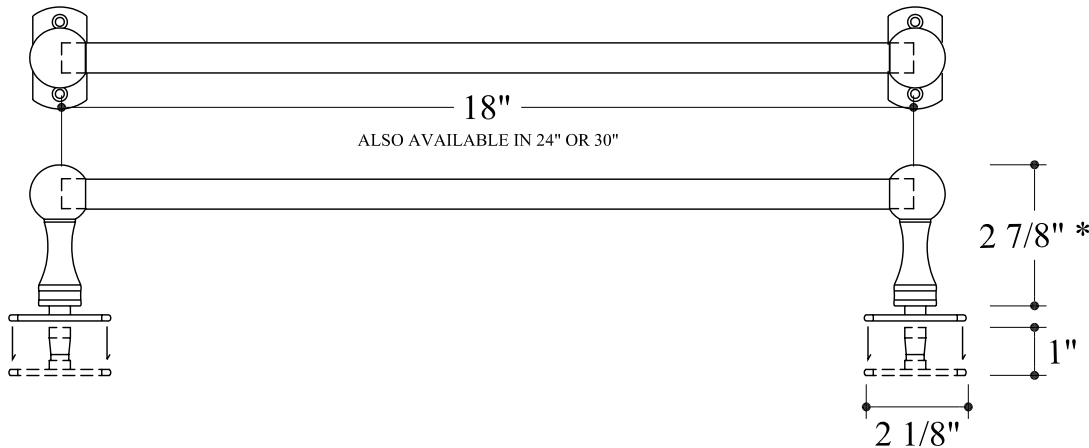

## SP - SQUARE PLATE

BABP-13

## TOWEL BARS

Package includes: (2) mounting brackets and (4) Slotted flat head wood screws, 1 1/2"

BATBS18 - 18" bar  
BATBS24 - 24" bar  
BATBS30 - 30" bar