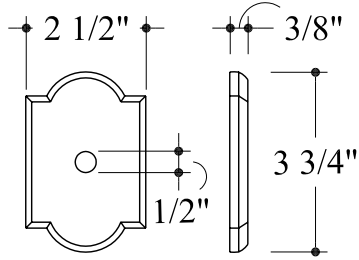

BATHROOM ACCESSORIES

All Bathroom Accessories are available with a choice of the three following decorative back plates. Please specify desired plate when ordering:

OP - ORNATE PLATE

BABP-11