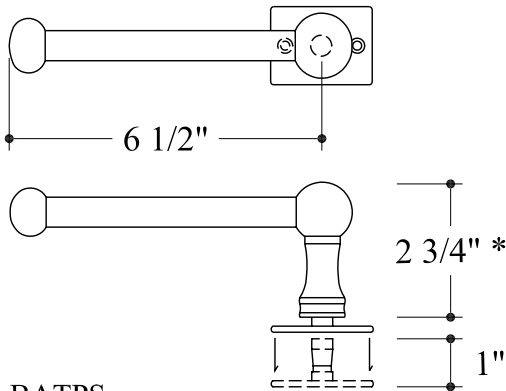

BATPS

Package includes: (1) mounting bracket and (2) Slotted flat head wood screws, 1 1/2"

* add 3/8" of round, square or ornate back plate thickness.