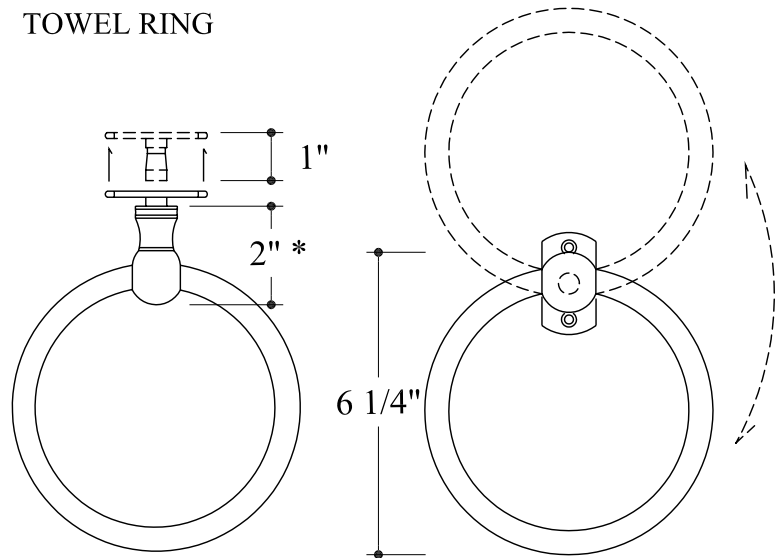

TOWEL RING

BATRS

Package includes: (1) mounting bracket and (2) Slotted flat head wood screws, 1 1/2"

* add 3/8" of round, square or ornate back plate thickness.