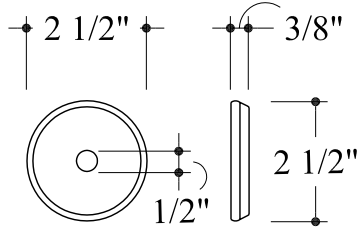

RP - ROUND PLATE

BABP-12